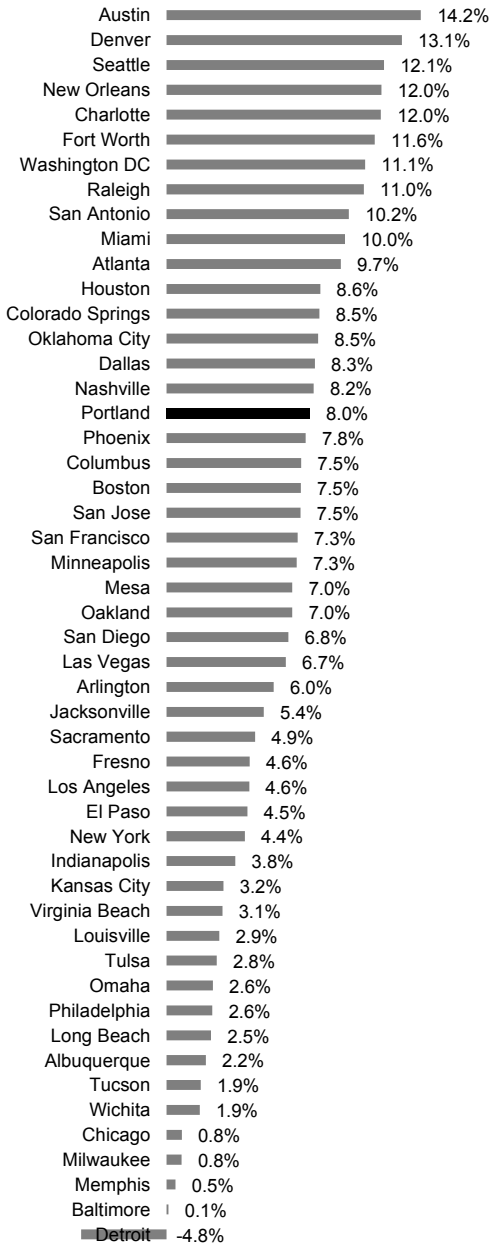

Population Growth by US City

50 Largest US Cities : 2010 to 2015

Population Growth by County

Oregon Counties 2010 to 2015

Half of the net population growth in Oregon over the last five years was in Multnomah and Washington Counties.

Population Growth by City

2010 to 2015

The city of Portland grew by 47,048 folks in the last five years, more than the next 11 cities in the region combined.

EMPLOYMENT TRENDS

April Unemployment Rate

Portland Metro - Seasonally adjusted

Employment Growth

Portland Metro

April 2016 **1,140,200**
Growth +35,300 (+3.2%)
Year-over-year

Industry Growth

Portland Metro - April
Year-over-year growth (percentage)

Construction	+5,300 (+9.8%)
Information	+1,800 (+7.6%)
Transportation & Warehousing	+2,300 (+6.8%)
Healthcare & Social Assistance	+5,700 (+4.3%)
Leisure & Hospitality	+3,800 (+3.4%)
Professional & Business Services	+5,500 (+3.2%)
Financial Activities	+1,300 (+2.0%)
Manufacturing	No Change