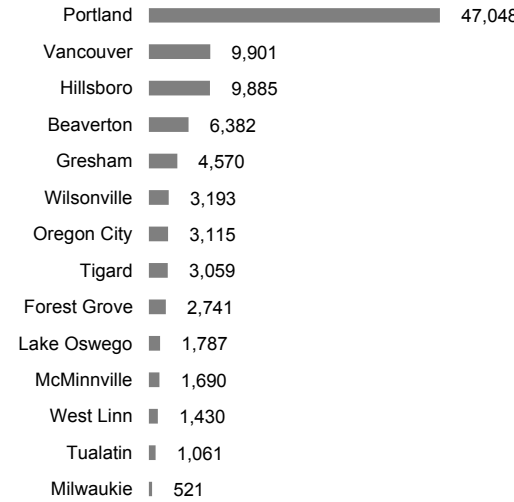

Population Growth by US City

50 Largest US Cities : 2010 to 2015

Population Growth by County

Oregon Counties 2010 to 2015

Half of the net population growth in Oregon over the last five years was in Multnomah and Washington Counties.

Population Growth by City

2010 to 2015

The city of Portland grew by 47,048 folks in the last five years, more than the next 11 cities in the region combined.

EMPLOYMENT TRENDS

April Unemployment Rate

Portland Metro - Seasonally adjusted