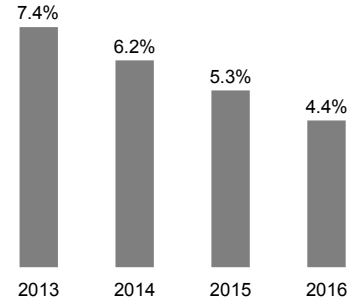

Population Growth by US City

50 Largest US Cities : 2010 to 2015

Population Growth by County

Oregon Counties 2010 to 2015

Half of the net population growth in Oregon over the last five years was in Multnomah and Washington Counties.

Population Growth by City

2010 to 2015

The city of Portland grew by 47,048 folks in the last five years, more than the next 11 cities in the region combined.

EMPLOYMENT TRENDS

April Unemployment Rate

Portland Metro - Seasonally adjusted

Employment Growth

Portland Metro

April 2016 **1,140,200**
Growth +35,300 (+3.2%)
Year-over-year

Industry Growth

Portland Metro - April
Year-over-year growth (percentage)

Construction	+5,300 (+9.8%)
Information	+1,800 (+7.6%)
Transportation & Warehousing	+2,300 (+6.8%)
Healthcare & Social Assistance	+5,700 (+4.3%)
Leisure & Hospitality	+3,800 (+3.4%)
Professional & Business Services	+5,500 (+3.2%)
Financial Activities	+1,300 (+2.0%)
Manufacturing	No Change