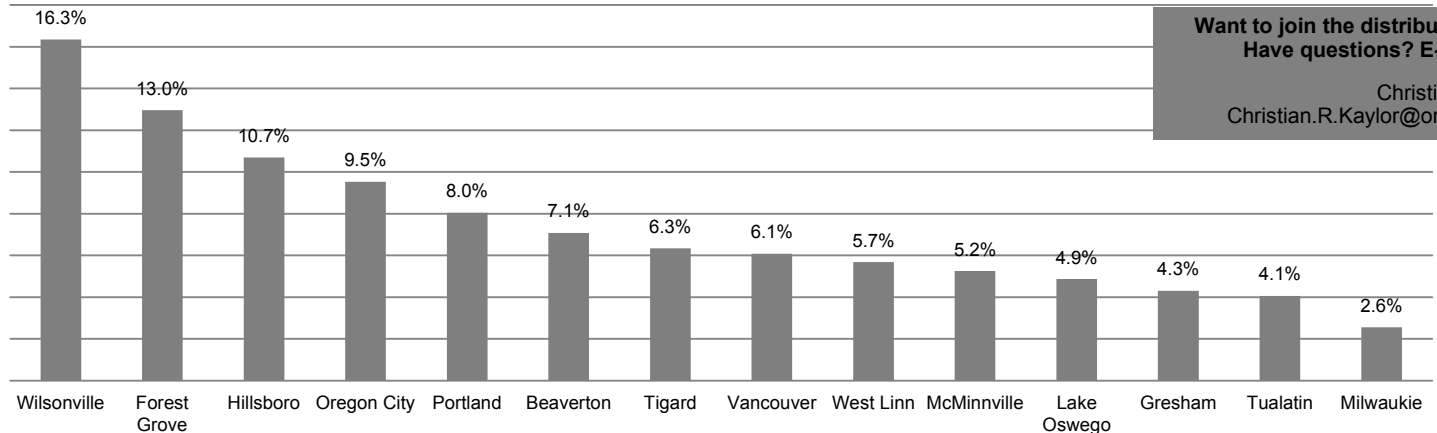

Population Growth by City 2010 to 2015

Want to join the distribution list?
Have questions? E-mail me!

Christian Kaylor
Christian.R.Kaylor@oregon.gov