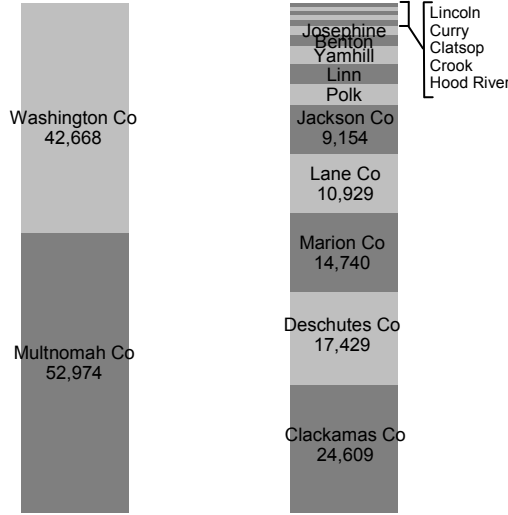

Population Growth by US City

50 Largest US Cities : 2010 to 2015

Population Growth by County

Oregon Counties 2010 to 2015

Half of the net population growth in Oregon over the last five years was in Multnomah and Washington Counties.

Population Growth by City

2010 to 2015

The city of Portland grew by 47,048 folks in the last five years, more than the next 11 cities in the region combined.

EMPLOYMENT TRENDS

April Unemployment Rate

Portland Metro - Seasonally adjusted